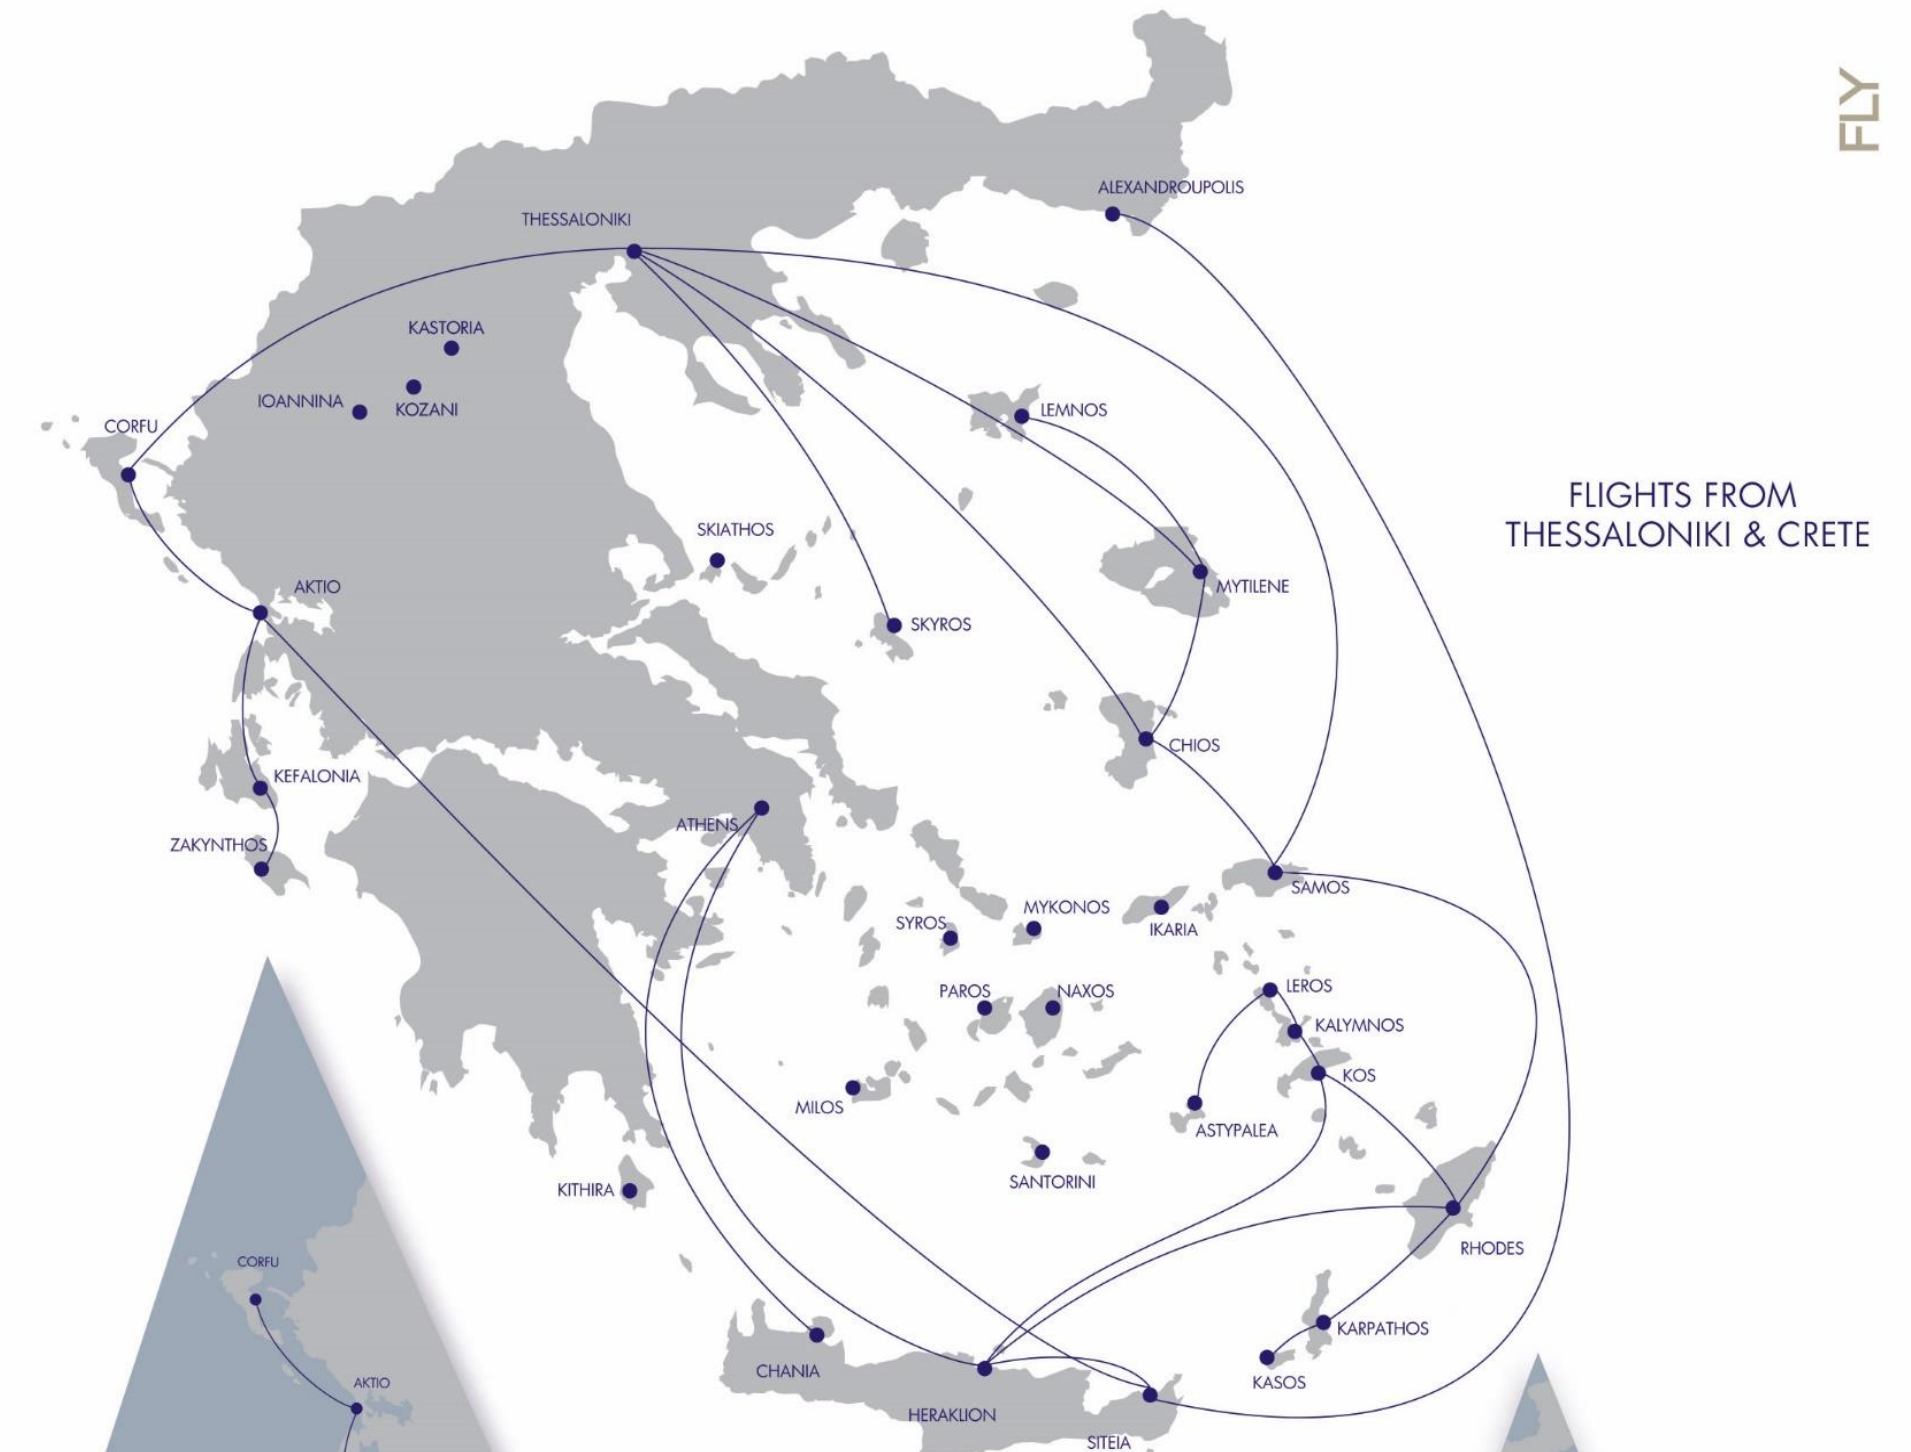

# Our Numbers

Destinations

# WE FLY ALL OVER GREECE

FLIGHTS FROM ATHENS

New routes

FLY

FLIGHTS FROM THESSALONIKI & CRETE

ISLAND HOPING

NEW CONNECTION

- Athens
- Kozani
- Kastoria
- Athens
- Athens
- Kastoria
- Kozani
- Athens